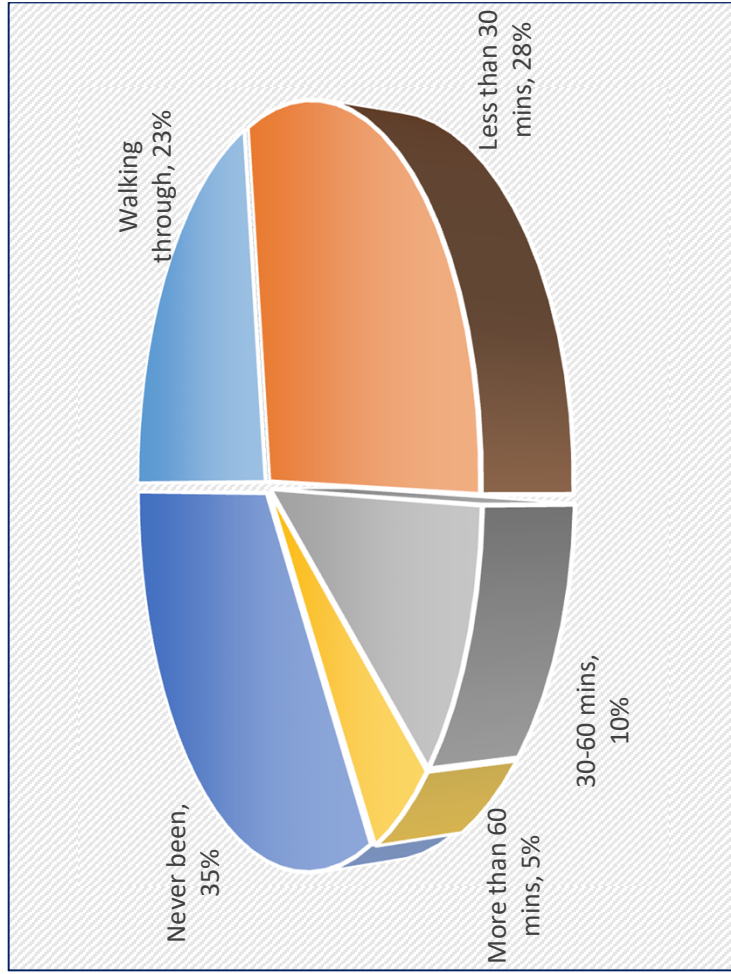

# Bringing children to the park

If you ever bring children to the park, what are their ages?

# Last used?

When did you last use Jubilee Park?

# How long?

How long did you stay there for?