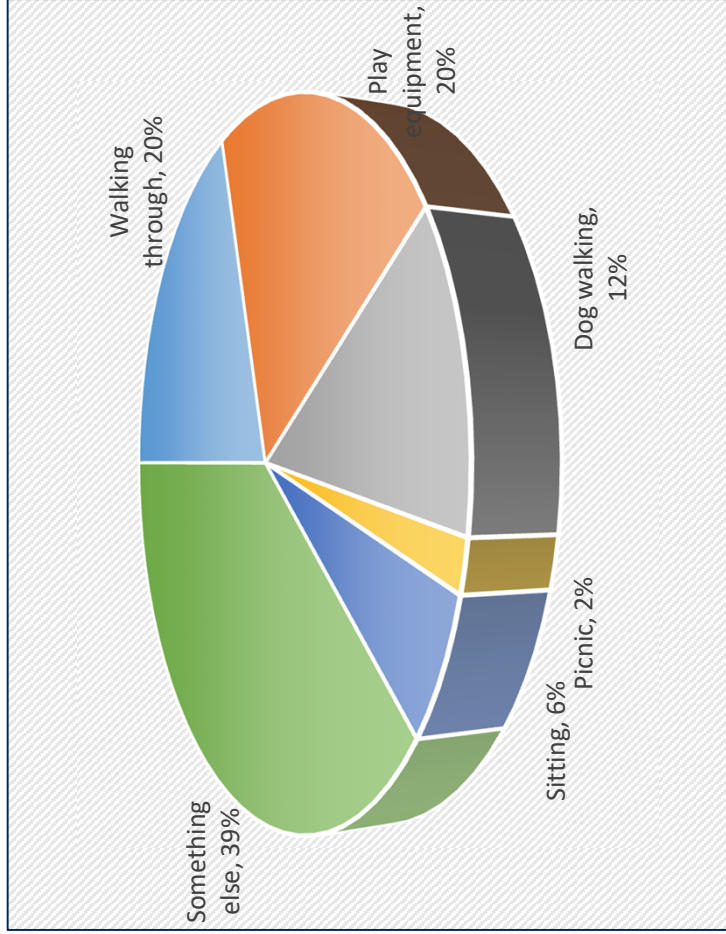

# Last used?

When did you last use Jubilee Park?

# How long?

How long did you stay there for?

# Why visit?

Why did you visit the park?